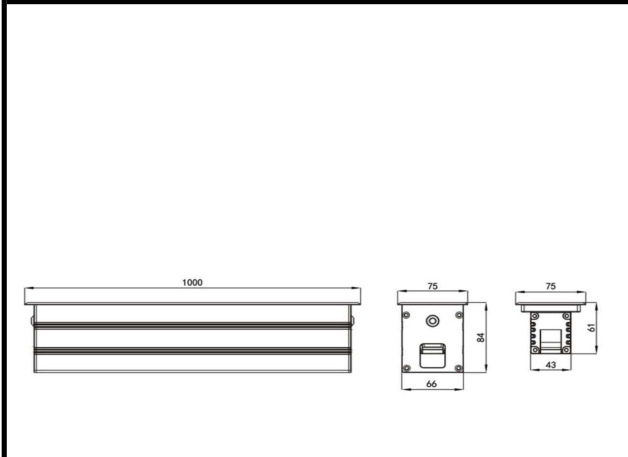

Sovitron Interior Pvt.Ltd.

Model Name	UNITY-M46 / DL-OHM-M46-18
Description	linear Inground light

Technical description	Image
-----------------------	-------

Dimension	L=1000mm Cutout W=66mm With trim W=75mm H=84mm
Frame	Aluminum
Color Tempertaure	4000K
Power	18W
Total Luminous Flux	1530 lm
Efficacy	85 lm/W
IP rating	67
Color Rendering	≥80
Mounting	Buried
Beam angle	10°/30°/45°/60°/10°×60°/25°×45°
Optics	Tempered glass
Dimming	NON-Dimmable
Operating Voltage	220-240 VAC
Standard Lifetime	L70 minimum at 50,000 burning hours

Dimension diagram

Remarks:-

Address: Plot #7 Saroorpur-Nangla Industrial Area,Ballabgarh-Sohna Road,Faridabad-121005
Email: info@sovitron.com